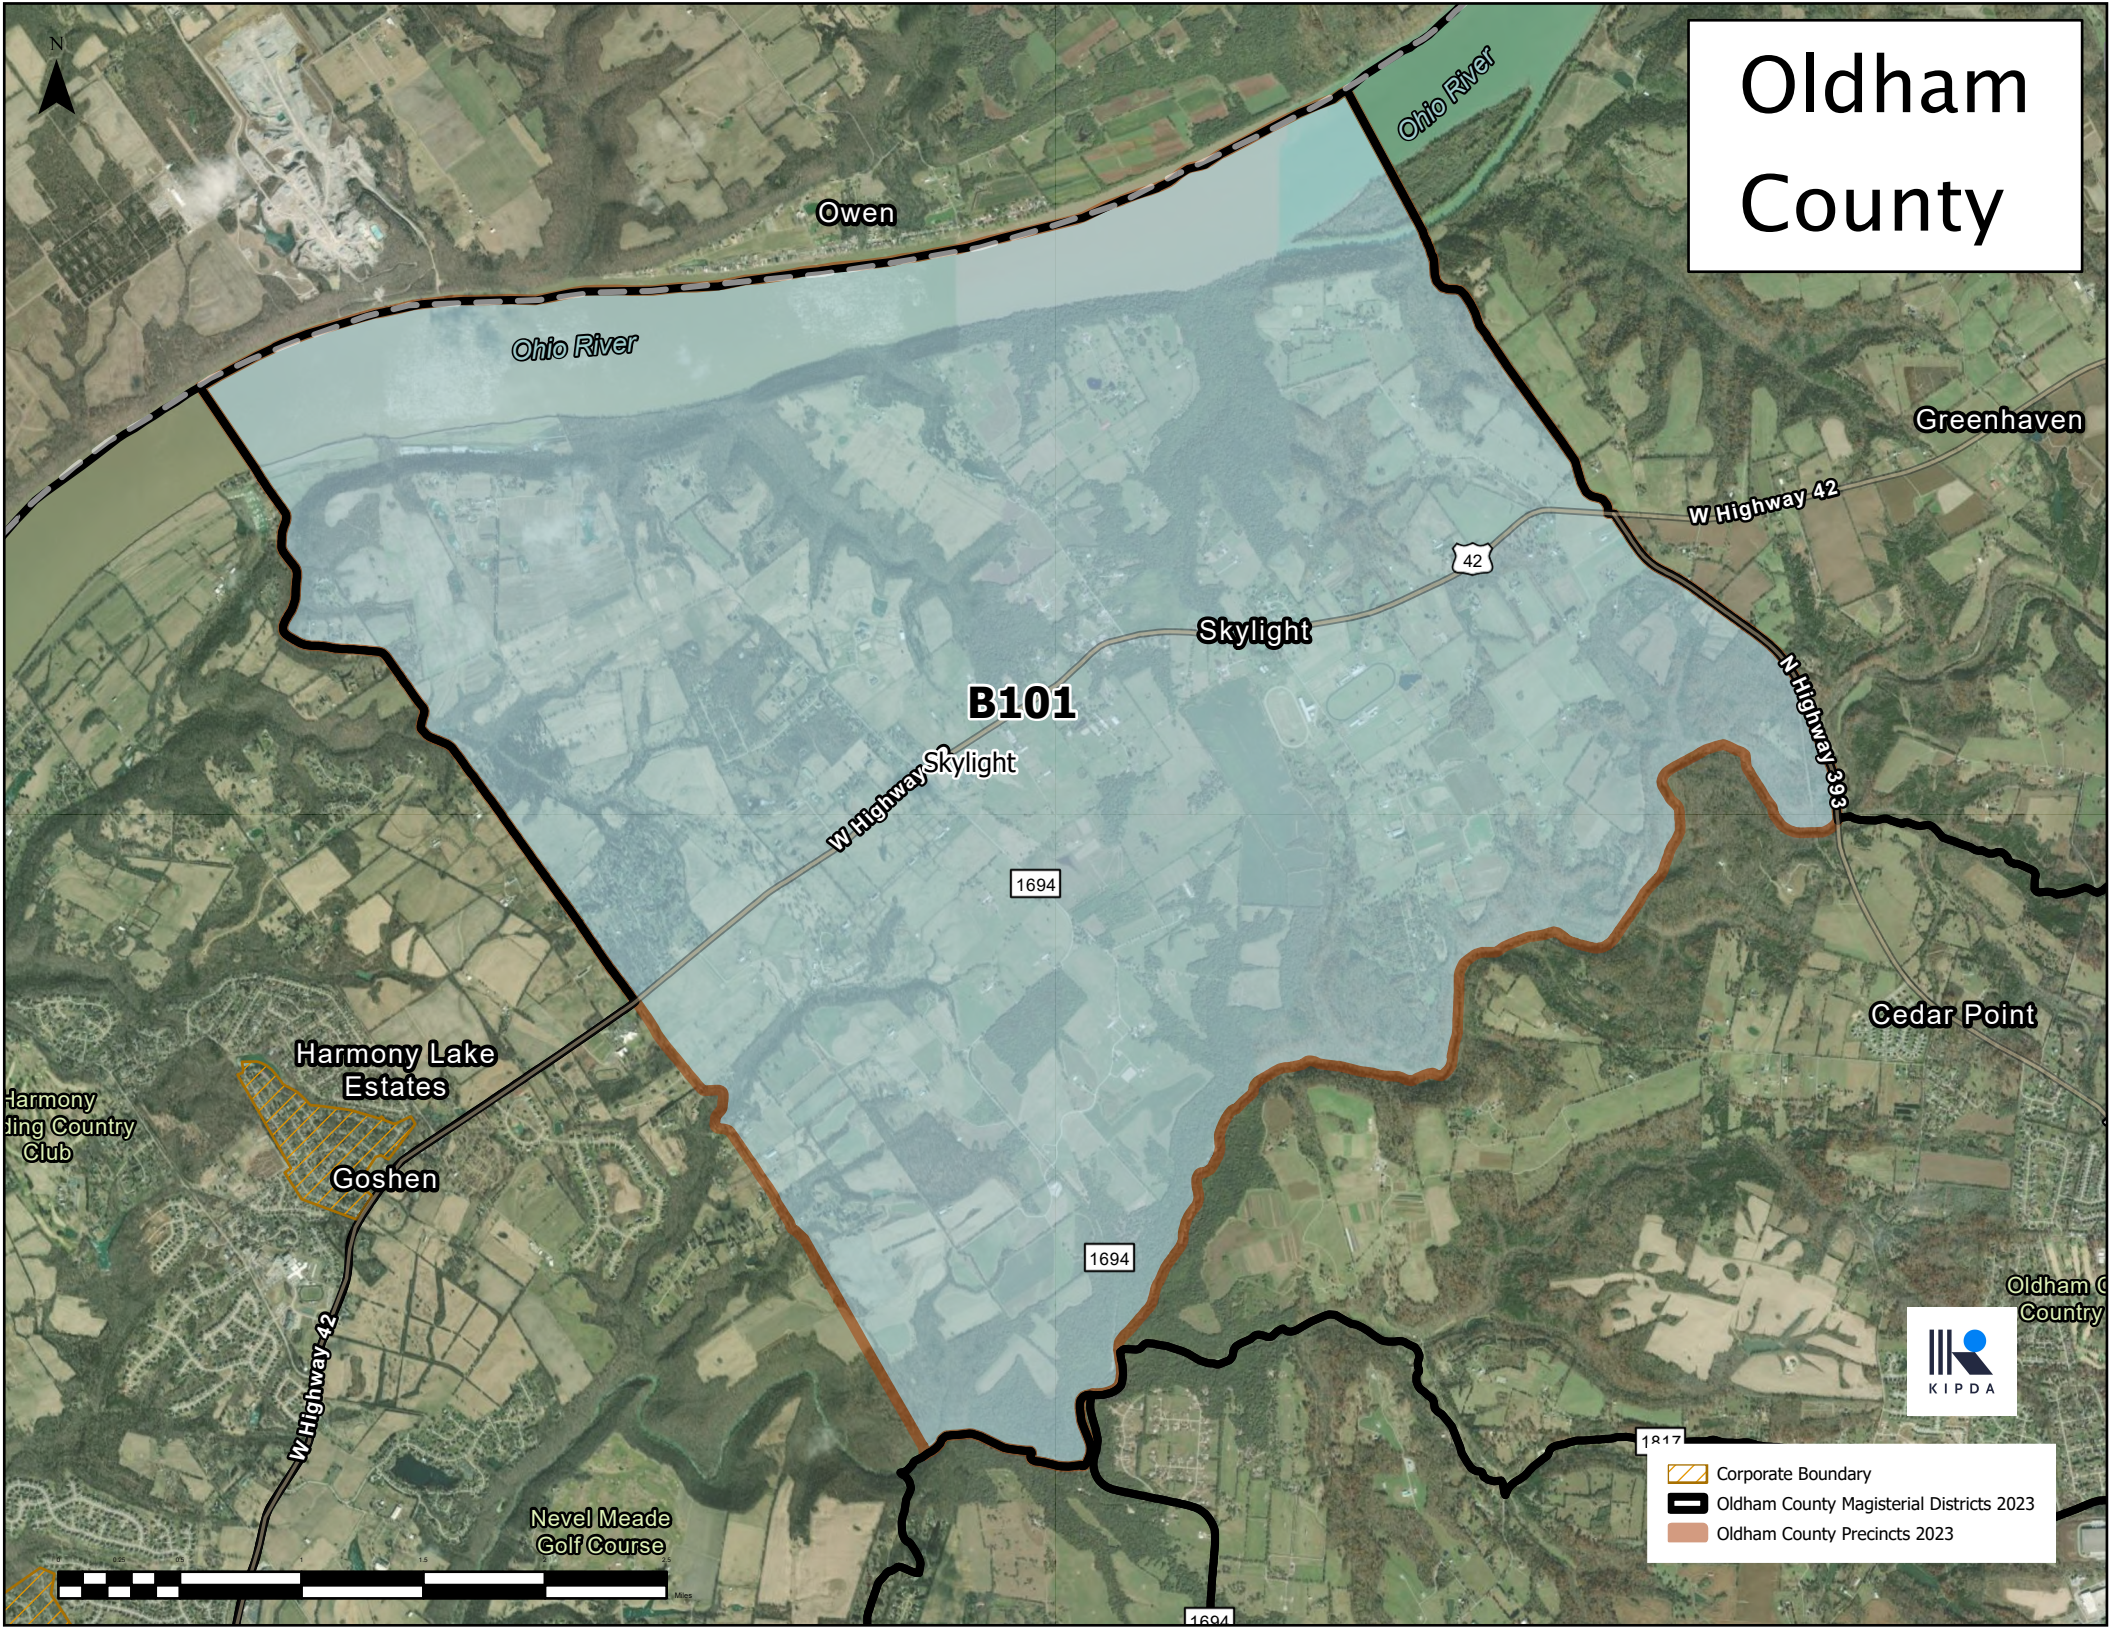

# Oldham County

Owen

Ohio River

Ohio River

Greenhaven

W Highway 42

42

Skylight

B101

W Highway Skylight

1694

N Highway 393

Cedar Point

Harmony Lake Estates

Goshen

W Highway 42

Nevel Meade Golf Course

Oldham County

-  Corporate Boundary
-  Oldham County Magisterial Districts 2023
-  Oldham County Precincts 2023